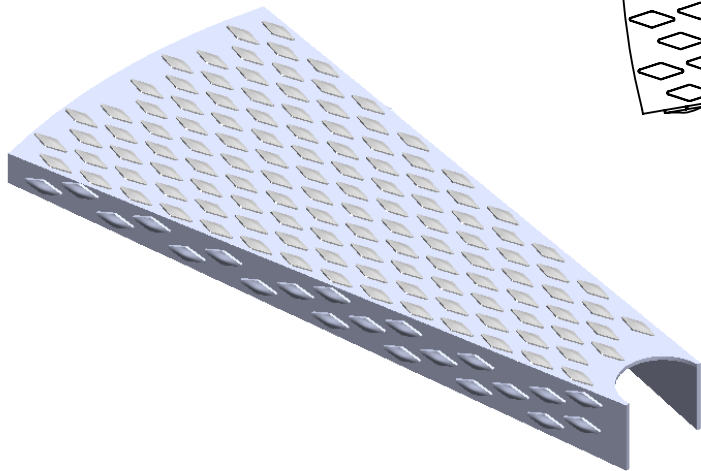

PLATE TOP VIEW

PHONE: (716) 854-7633

FAX: (716) 854-1184

EMAIL:

WEBSITE: www.eberliron.com

3/16" DIAMOND PLATE TREAD